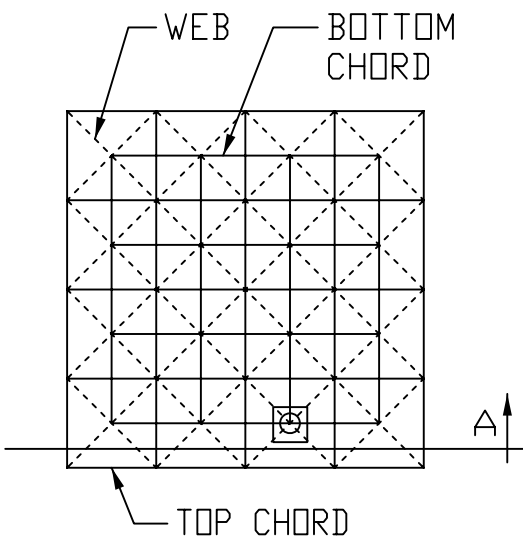

DETAIL "B"

SECTION A

PLAN VIEW

 Delta Structures, Inc.

864 Lively Blvd.  
 Wood Dale, IL 60191  
 (P) 630.694.8700  
 (F) 630.694.8787

SYSTEM III  
 PARTS AND TYPICAL DETAILS