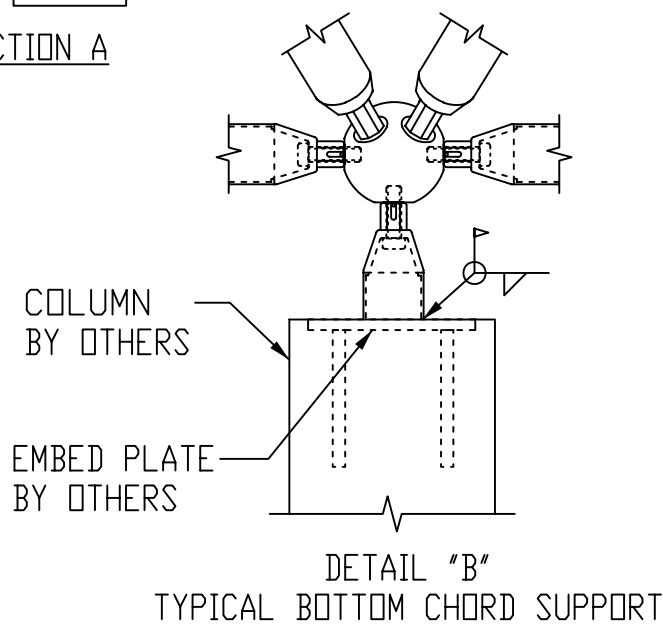

DETAIL "B"

SECTION A

PLAN VIEW

 Delta Structures, Inc.

864 Lively Blvd.  
 Wood Dale, IL 60191  
 (P) 630.694.8700  
 (F) 630.694.8787

SYSTEM III  
 PARTS AND TYPICAL DETAILS