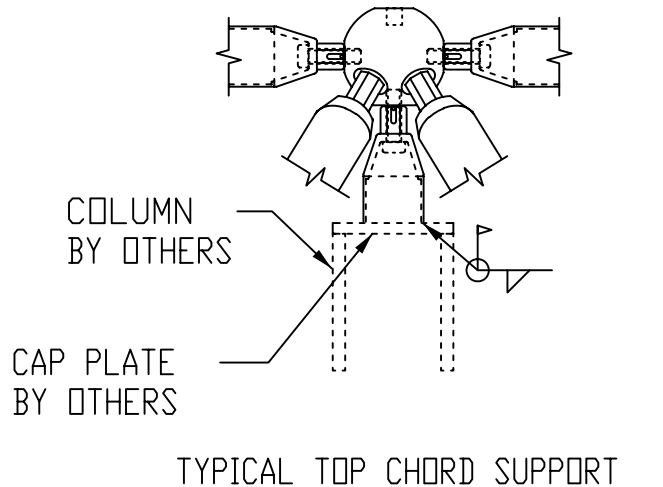

DETAIL "B"

SECTION A

PLAN VIEW

 Delta Structures, Inc.

864 Lively Blvd.  
 Wood Dale, IL 60191  
 (P) 630.694.8700  
 (F) 630.694.8787

SYSTEM III  
 PARTS AND TYPICAL DETAILS